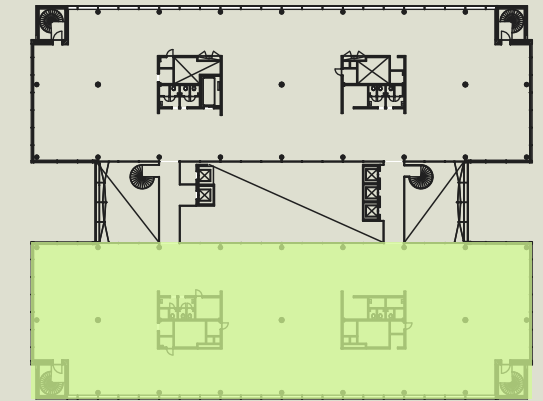

Colony Pitäjänmäki, 2nd Floor (1245m²)

Working desk capacity: approx. 100-120

2nd Floor

- 1 x Meeting Room (16p)
- 6 x Meeting Room (6-8p)
- 6 x Meeting Room (4p)
- 8 x Focus Room (2p)
- 2 x POD
- 1 x Phone Booth
- 6 x WC
- 1 x Community Cafe (50p)
- 2 x Locker Area